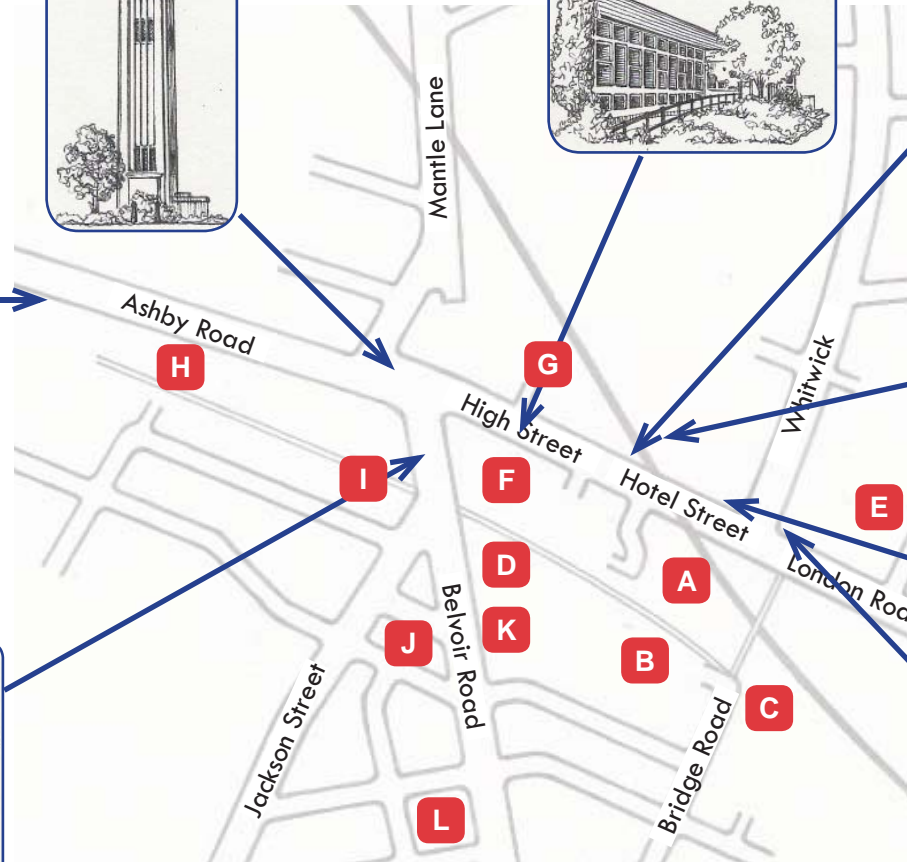

Car parking in Coalville

Looking for a car park in Coalville? Our easy-to-use guide has highlighted some of the town's landmarks to help you

Car park	Name	Stay	Spaces	Disabled spaces	Motorcycle spaces
A	Market Hall	Short	225	14	Yes
B	Bridge Road	Long	241	8	No
C	Co-op Supermarket	Shoppers	125	8	No
D	Needhams Walk	Short	108	2	No
E	London Road	Long	89	3	No
F	High Street	Long	74	0	No
G	Library	Long	15	0	No
H	Netto	Shoppers	70	4	No
I	Margaret Street	Short	49	5	Yes
J	Marlborough Square	Short	33	2	Yes